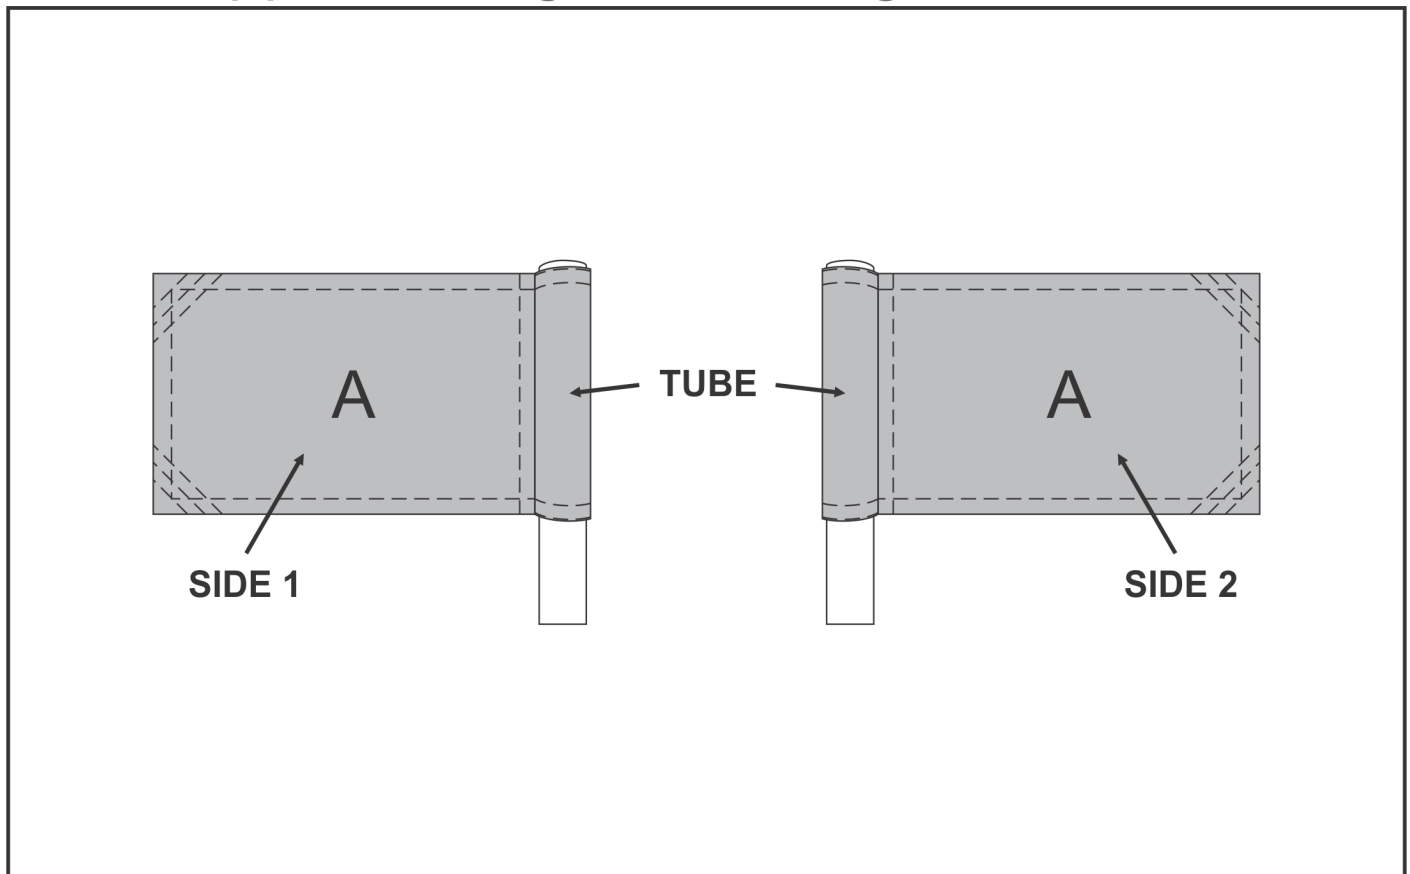

SG-HP-3-G

PPS Hoppla Putting Green Flag

Need to know:

- Includes 1-Position Sublimation (setup fees apply)
- **Please Note: We cannot guarantee 100% logo Alignment on all Brandable Panels.**

Branding Options:

Position A

1. Custom Sublimation A (CPSUB-A)
Full Colour
Size: 660mm wide x 150mm high